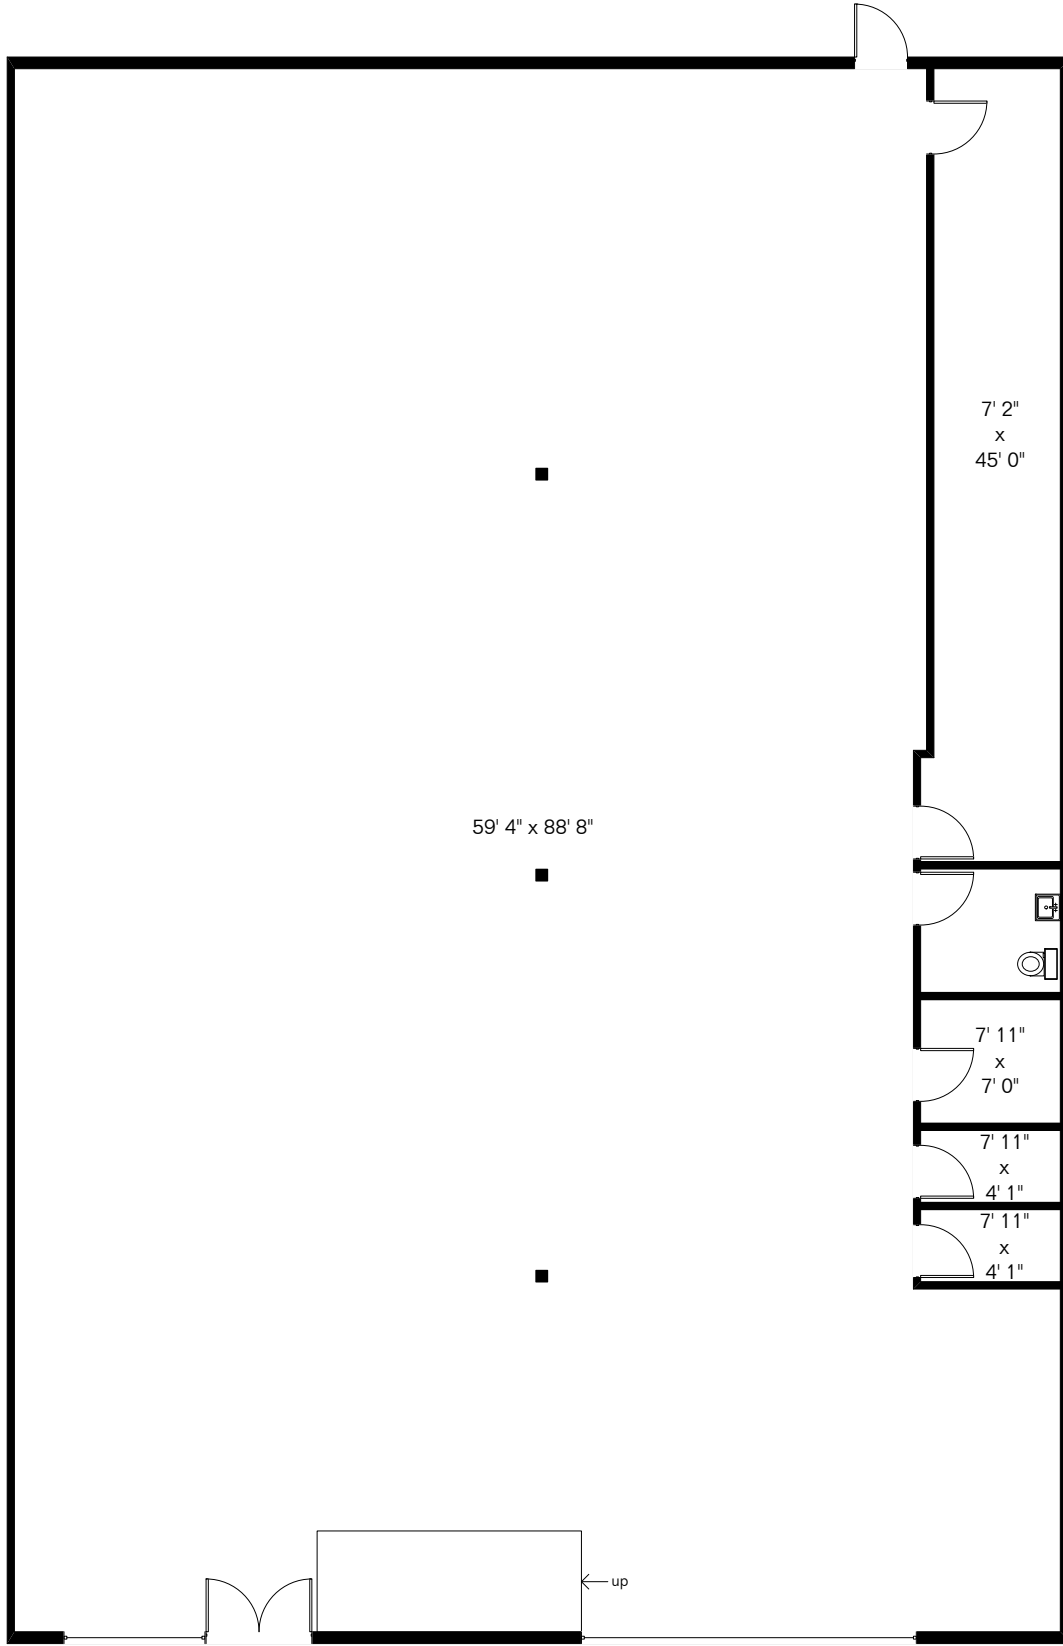

The square footages and room size information are deemed to be reliable but are not guaranteed and should be independently verified. This drawing is for marketing purposes only.

# 3210 E Bell Rd

Site Visit June 2020

0 ft. 6 ft. 10 ft. 20 ft.

Gross 5,396 Sq Ft

Copyright 2020 Floor Plans First! LLC  
All Rights Reserved.

Floor Plans First!  
See the Floor Plan First™

FloorPlansFirst.com™  
(520) 881-1500